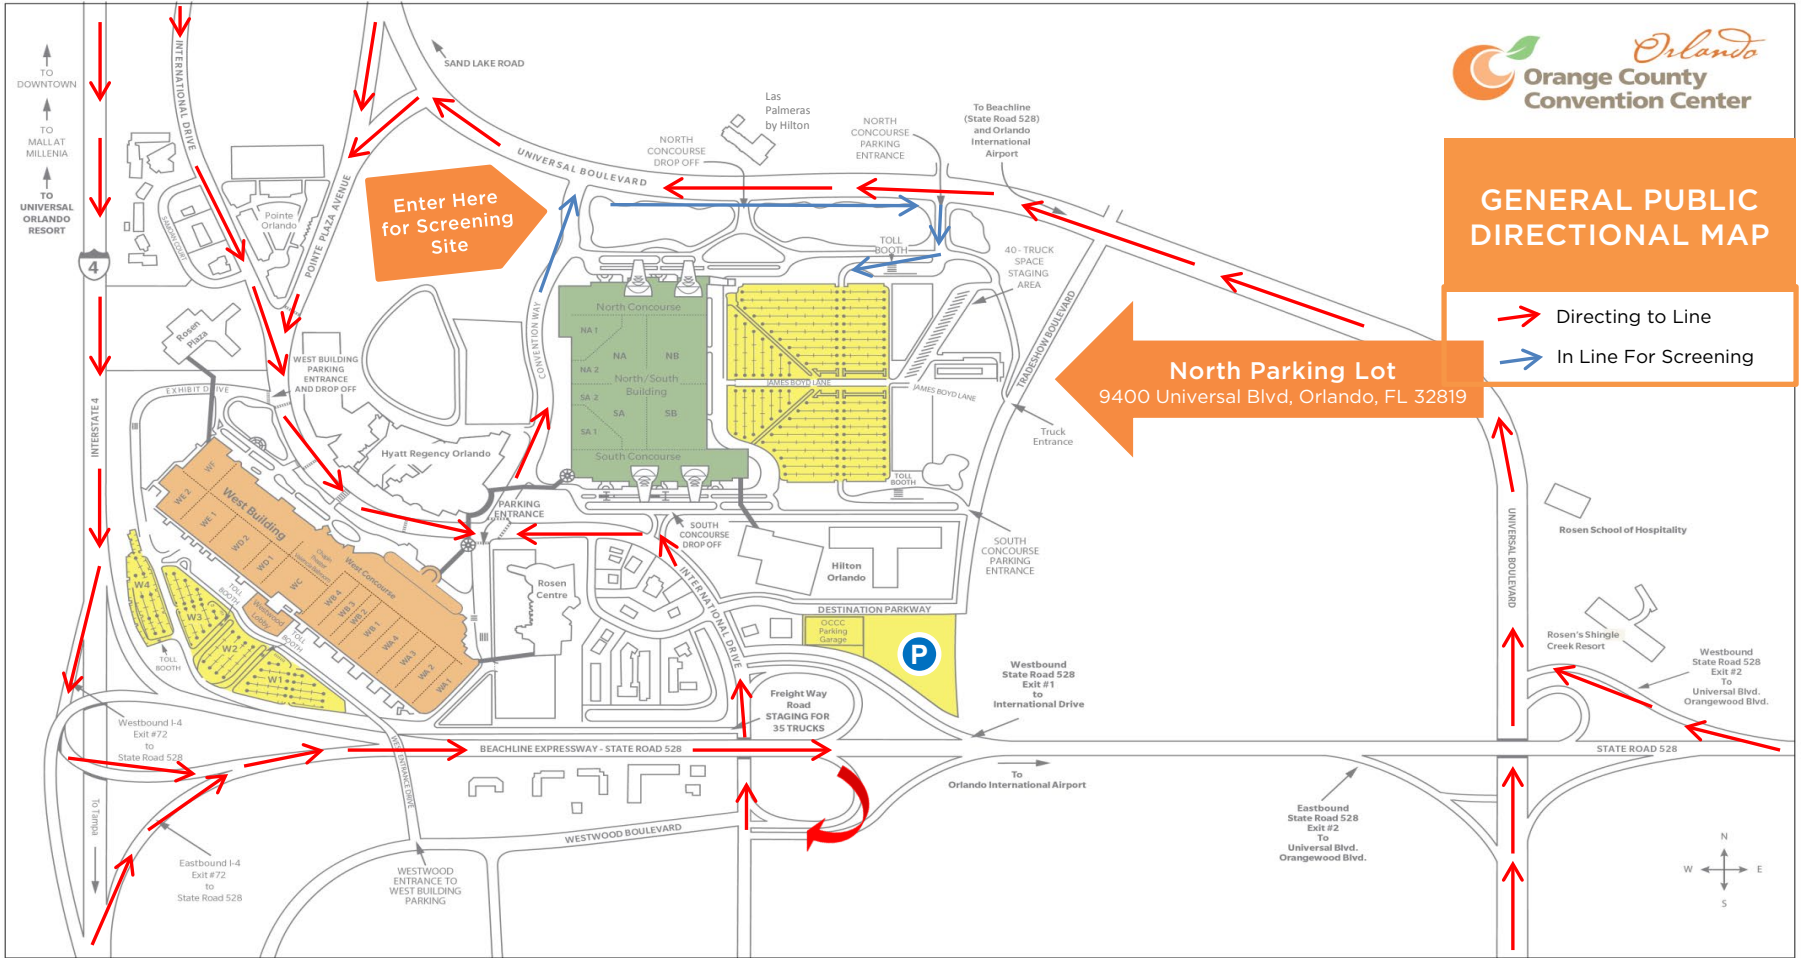

GENERAL PUBLIC DIRECTIONAL MAP

- Directing to Line
- In Line For Screening

North Parking Lot
9400 Universal Blvd, Orlando, FL 32819

Enter Here
for Screening
Site

↑ TO DOWNTOWN
↑ TO MALL AT MILLENIA
↑ TO UNIVERSAL ORLANDO RESORT

INTERSTATE 4

WESTBOUND I-4
Exit #72
to
State Road 528

EASTBOUND I-4
Exit #72
to
State Road 528

WESTWOOD
ENTRANCE TO
WEST BUILDING
PARKING

Las
Palmeras
by Hilton

NORTH
CONCOURSE
DROPOFF

NORTH
CONCOURSE
PARKING
ENTRANCE

TOLL
BOOTH

40-TRUCK
SPACE
STAGING
AREA

TRUENOVY BOULEVARD

Truck
Entrance

JAMES BOYD LANE

TOLL
BOOTH

SOUTH
CONCOURSE
DROPOFF

SOUTH
CONCOURSE
PARKING
ENTRANCE

DESTINATION
PARKWAY

OCCC
Parking
Garage

Freight Way
Road
STAGING FOR
35 TRUCKS

ORLANDO INTERNATIONAL AIRPORT

ORLANDO INTERNATIONAL AIRPORT

WESTWOOD
BOULEVARD

Rosen School of Hospitality

Rosen's Shingle
Creek Resort

STATE ROAD 528